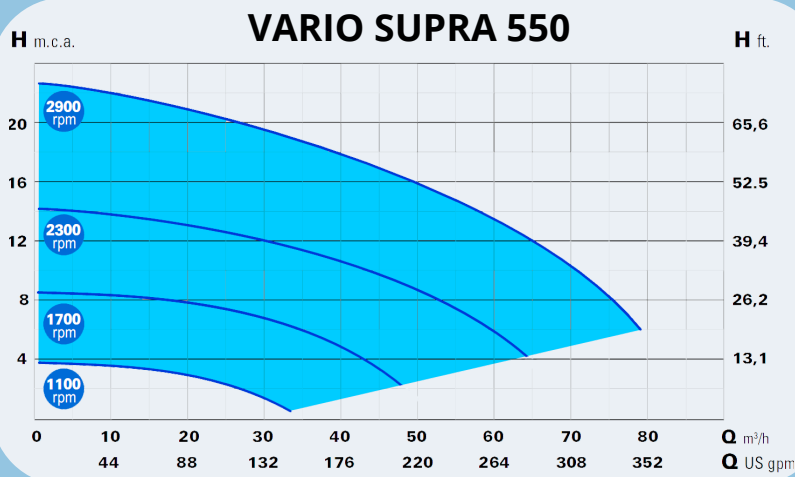

*Coste anual con precio medio kWh: 0.30 €
Annual Cost with average price kWh: 0.30 €

Example 2¹

Standard pump:
2.2 kW
6 hours/day
1.916 € electric cost*

10 x 10 x 1.5 mts

77%

Ahorro Energético
Energy Saving

4924kW

Ahorro Eléctrico
Annual Power Saving

1.481€

Ahorro Anual €
Annual Saving

*Coste anual con precio medio kWh: 0.30 €
Annual Cost with average price kWh: 0.30 €

Extremadamente Silenciosa
Extremely Quiet